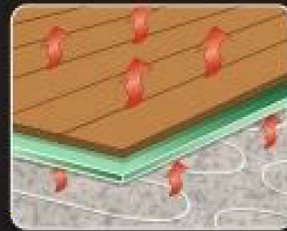

# WalkLite

Comfort Foam Underlayment

Sound Reduction

Moisture Protection

Cushions Flooring

Radiant Heat

Mold Protection

Coverage:	100 sq ft per roll
Width of roll:	40"
Length of roll:	30'
Thickness:	2mm
Weight per roll:	3.1 lbs
Diameter of roll:	6.25"

## TECHNICAL SPECIFICATIONS

IIC (Impact Sound Transmission Test)	68
STS (Sound Transmission Loss Test)	67
△ (Sound Transmission Lost Test)	21

Both tests measure sound transference from an upper level room to a lower level room. The IIC measures sound such as moving furniture and walking, while the STC measures sound such as voices and television. Minimum sound rating required by most building codes and architects is 50.