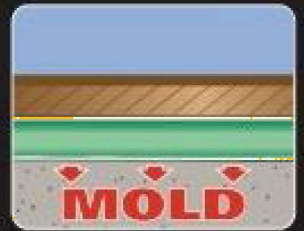

# WalkLite

Comfort Foam Underlayment

Sound Reduction

Moisture Protection

Cushions Flooring

Radiant Heat

Mold Protection

Coverage:	100 sq ft per roll
Width of roll:	40"
Length of roll:	30'
Thickness:	2mm
Weight per roll:	3.1 lbs
Diameter of roll:	6.25"

## TECHNICAL SPECIFICATIONS

IIC (Impact Sound Transmission Test)	68
STS (Sound Transmission Loss Test)	67
△ (Sound Transmission Lost Test)	21

Both tests measure sound transference from an upper level room to a lower level room. The IIC measures sound such as moving furniture and walking, while the STC measures sound such as voices and television. Minimum sound rating required by most building codes and architects is 50.